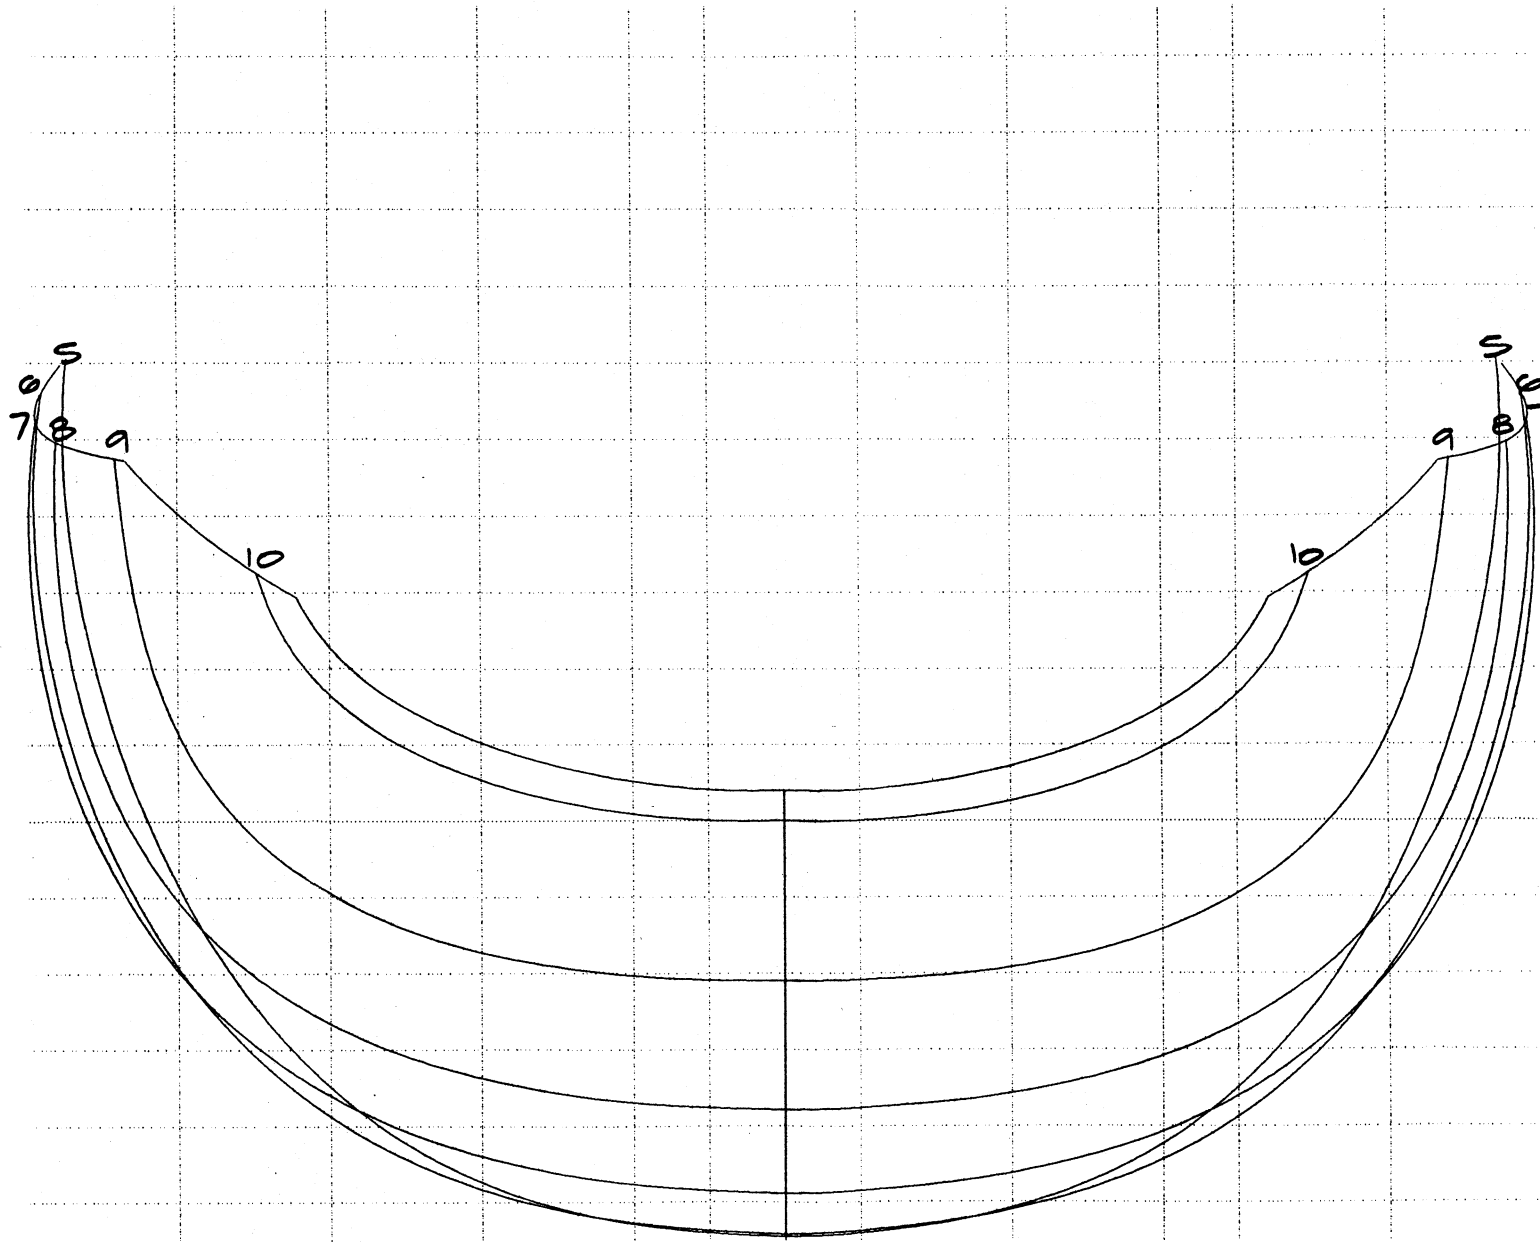

File: 1MMR1000.VTX Device: Canon BJC-85 (Copy 2)
 Scale: 1/1 Date: 13-Nov-2001
 Class: 1 metre Designer: c & m.dicks
 Notes: triple crown design for MYA

0 ————— 0.075
 metres

BOW SECTIONS

File: 1MMR1000.VTX

Scale: 1/1

Class: 1 metre

Notes: triple crown design for MYA

Device: Canon BJC-85 (Copy 2)

Date: 13-Nov-2001

Designer: c & m.dicks

0 0.075
metres

STERN SECTIONS

File: 1MMR1000.VTX
Scale: 1/1
Class: 1 metre
Notes: triple crown design for MYA

Device: Canon BJC-85 (Copy 2)
Date: 13-Nov-2001
Designer: c & m.dicks

File: 1MMR1000.VTX Device: Canon BJC-85 (Copy 2)
 Scale: 1/4 Date: 13-Nov-2001
 Class: 1 metre Designer: c & m.dicks
 Notes: triple crown design for MYA