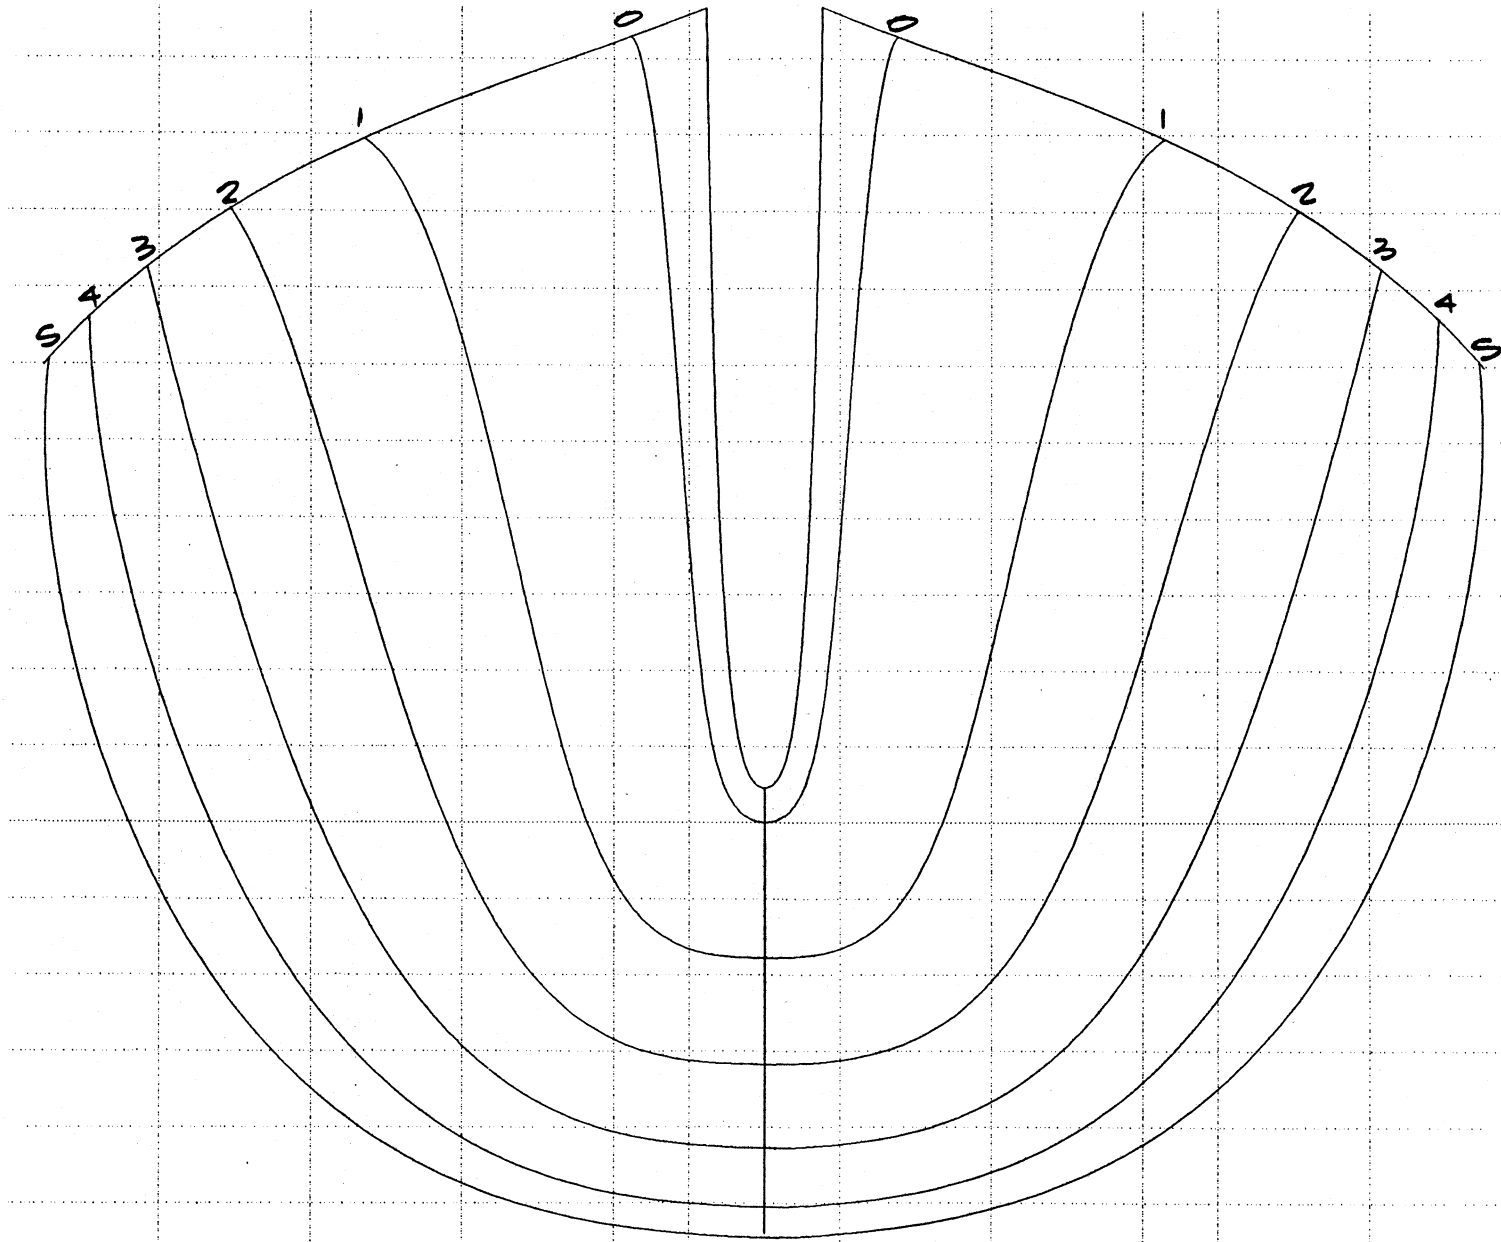

File: 1MMR1000.VTX Device: Canon BJC-85 (Copy 2)
 Scale: 1/1 Date: 13-Nov-2001
 Class: 1 metre Designer: c & m.dicks
 Notes: triple crown design for MYA

0 ————— 0.075
 metres

BOW SECTIONS

File: 1MMR1000.VTX

Scale: 1/1

Class: 1 metre

Notes: triple crown design for MYA

Device: Canon BJC-85 (Copy 2)

Date: 13-Nov-2001

Designer: c & m.dicks

0 0.075
metres

STERN SECTIONS

File: 1MMR1000.VTX
Scale: 1/1
Class: 1 metre
Notes: triple crown design for MYA

Device: Canon BJC-85 (Copy 2)
Date: 13-Nov-2001
Designer: c & m.dicks

File: 1MMR1000.VTX Device: Canon BJC-85 (Copy 2)
 Scale: 1/4 Date: 13-Nov-2001
 Class: 1 metre Designer: c & m.dicks
 Notes: triple crown design for MYA