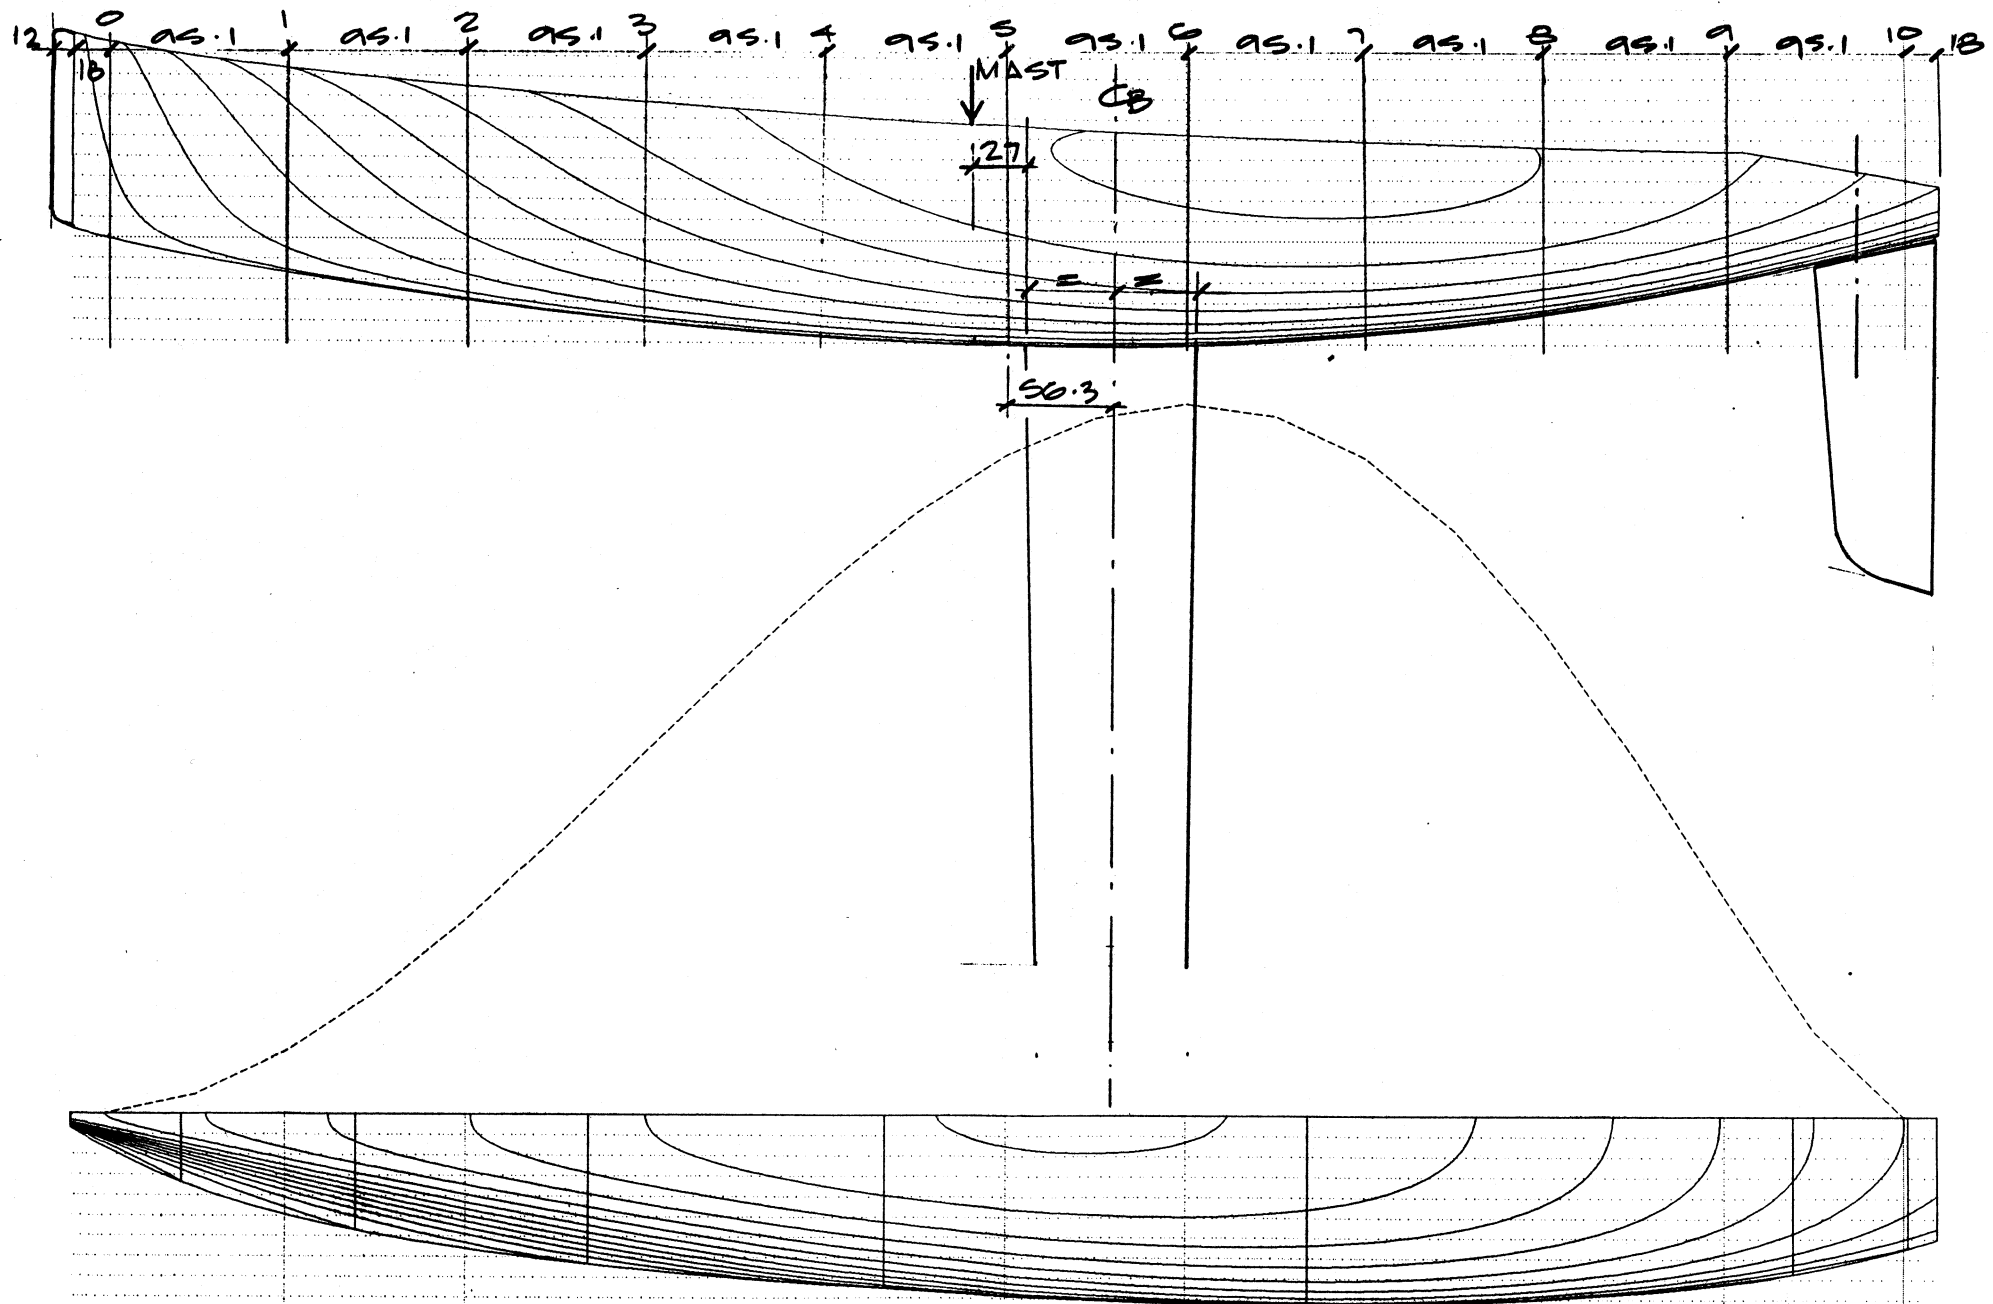

Scale: 1/1

Class: 1 metre

Notes: triple crown design for MYA

Device: Canon BJC-85 (Copy 2)

Date: 13-Nov-2001

Designer: c & m.dicks

0 0.075
metres

STERN SECTIONS

File: 1MMR1000.VTX
Scale: 1/1
Class: 1 metre
Notes: triple crown design for MYA

Device: Canon BJC-85 (Copy 2)
Date: 13-Nov-2001
Designer: c & m.dicks

File: 1MMR1000.VTX Device: Canon BJC-85 (Copy 2)
 Scale: 1/4 Date: 13-Nov-2001
 Class: 1 metre Designer: c & m.dicks
 Notes: triple crown design for MYA